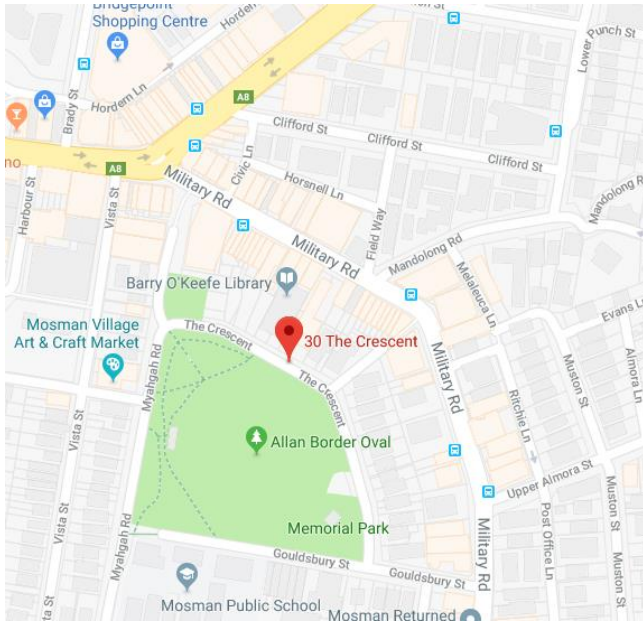

Mosman Youth Centre

Easy Read
2018

**MOSMAN
YOUTH**

- Mosman Youth Centre is a place where young people can come and hang out after school.

- We are open week days during school term from 3PM to 6PM.

- If you are 12 to 18 years old, you can come to the youth centre.

- Please contact us for information about our events and if you want to volunteer.

Email: youth@mosman.nsw.gov.au

Phone: 9978 4013

Getting here

- Our address is 30 The Crescent, Mosman 2088.

- We are a 5 minute walk from the Spit Junction bus stop on Military Road where buses from Chatswood, the City, Manly and Northern Beaches stop.

- There is parking around the Mosman Youth Centre, including accessibility spots in the carpark off The Crescent next to the Mosman Village Green.

- If there is anything we can do to support you or help you plan your visit, please contact us.